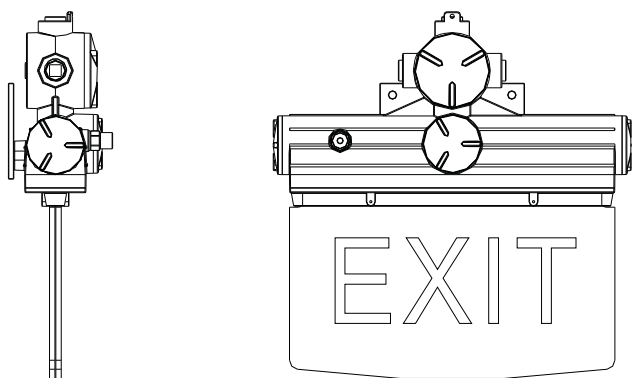

HAZARDOUS LOCATIONS LIGHT SPECIFICATION

J Series

Typical Model Specification

Product Number	Wattage	Color	Voltage	Working Hours	Emergency Time
EX-3W A (: (3W	RED	AC100-277V	5 years	3 hours
EX- W A (: (7W	RED	AC100-277V	5 years	3 hours
EX-11W A (: (11W	RED	AC100-277V	5 years	3 hours

Mechanical Information

	Size (in)
AC100-277V models	24x5.4x3.5

Structure Diagram

Technical Data

Permissible ambient temperature:	10°C-+55°C
Power:	3W
Rated voltage AC:	AC100-277V
Frequency:	50/60Hz
Battery Warranty:	5 Years
Enclosure material:	Copper free aluminium alloy