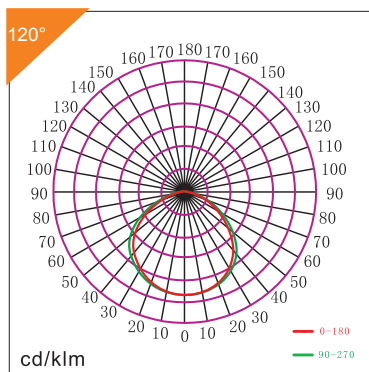

Professional Light Distribution