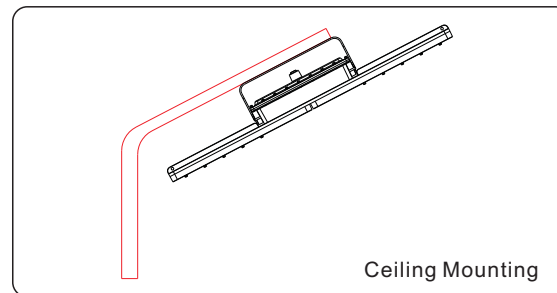

Mounting method

Explosion proof light can be surface and pendant mounted by bringing down a rigid conduit to the light fixture.

Mounting Option Note:

Pendant mounting option requires conduit be supplied by the installer.

Rectangle luminaire mounting

Warranty

Only offer 5 year's warranty or any other warranty period specified in the contract for the product from the date of purchase:

- Invoice or shipment bill is required to claim the warranty.
- The warranty policy only requires manufacturer to repair the defective product or send substitute for replacement.
- Installation labor, electricity cost and other related cost will not be covered by the manufacturer warranty policy.
- Warranty doesn't cover the defect caused by inappropriate use, especially if directions of the instructions for use are not observed, normal abrasion as well as failures which affect the value or use of the product insignificantly.