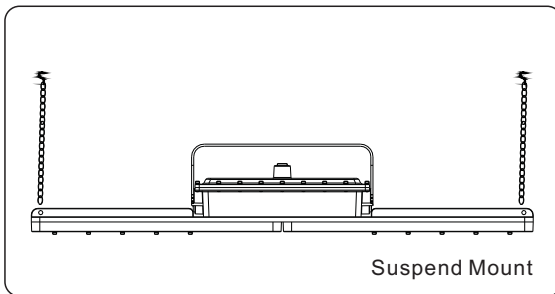

Mounting method

Explosion proof light can be surface and pendant mounted by bringing down a rigid conduit to the light fixture.

Mounting Option Note:

Pendant mounting option requires conduit be supplied by the installer.

Rectangle luminaire mounting

Warranty

Only offer 5 year's warranty or any other warranty period specified in the contract for the product from the date of purchase:

- Invoice or shipment bill is required to claim the warranty.
- The warranty policy only requires manufacturer to repair the defective product or send substitute for replacement.
- Installation labor, electricity cost and other related cost will not be covered by the manufacturer warranty policy.
- Warranty doesn't cover the defect caused by inappropriate use, especially if directions of the instructions for use are not observed, normal abrasion as well as failures which affect the value or use of the product insignificantly.