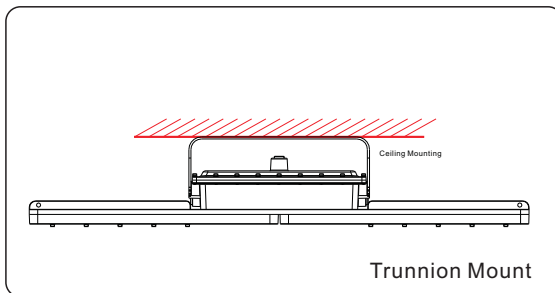

Mounting method

Explosion proof light can be surface and pendant mounted by bringing down a rigid conduit to the light fixture.

Mounting Option Note:

Pendant mounting option requires conduit be supplied by the installer.

Rectangle luminaire mounting

Warranty

Only offer 5 year's warranty or any other warranty period specified in the contract for the product from the date of purchase:

- Invoice or shipment bill is required to claim the warranty.
- The warranty policy only requires manufacturer to repair the defective product or send substitute for replacement.
- Installation labor, electricity cost and other related cost will not be covered by the manufacturer warranty policy.
- Warranty doesn't cover the defect caused by inappropriate use, especially if directions of the instructions for use are not observed, normal abrasion as well as failures which affect the value or use of the product insignificantly.