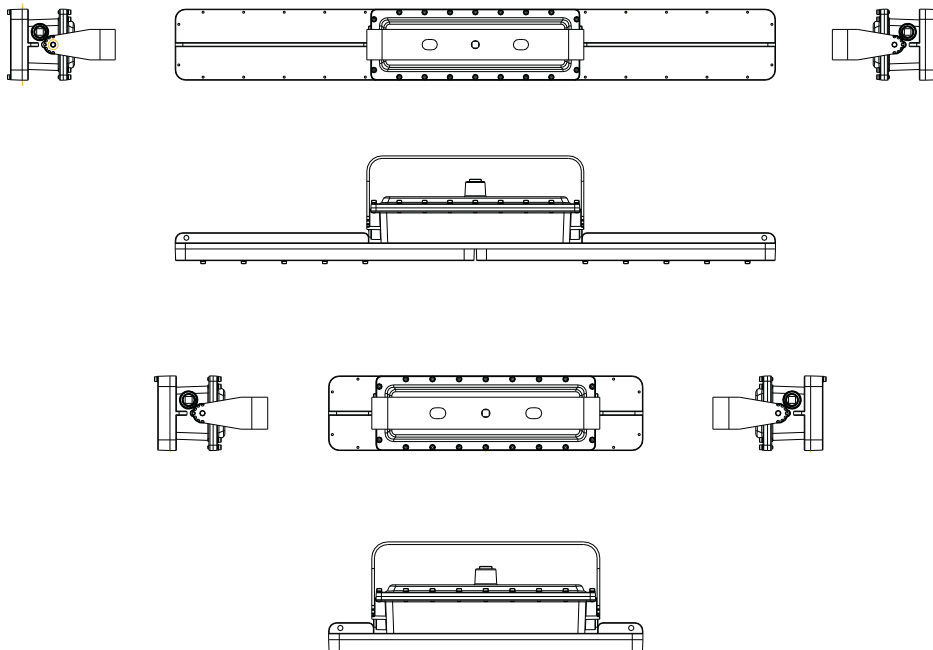

"I"=Product series "Y"=D or N:Dimmable or non-dimmable "Z"= CCT, from 4000~5700K "D"=Beam angle:120°

Features

- High efficacy: up to 140lm/W
- CRI>70
- Surface mounting and pendant installation
- Wide and narrow optics for uniform illumination
- Copper free aluminum
- High vibration resistance

Mechanical information

	2ft Size(in)	4ft Size(in)
AC100-277V models	24x5.5x8.1	47x5.5x8.1

Structure diagram

Mounting method

Explosion proof light can be surface and pendant mounted by bringing down a rigid conduit to the light fixture.