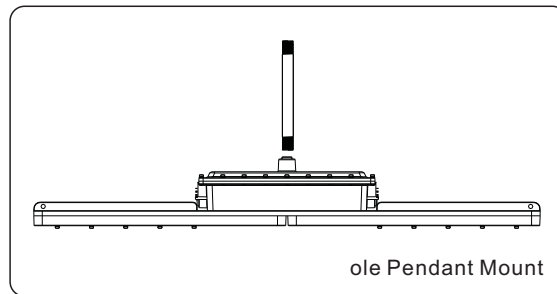

Mounting method

Explosion proof light can be surface and pendant mounted by bringing down a rigid conduit to the light fixture.

Mounting Option Note:

Pendant mounting option requires conduit be supplied by the installer.

Rectangle luminaire mounting

Warranty

Only offer 5 year's warranty or any other warranty period specified in the contract for the product from the date of purchase:

- Invoice or shipment bill is required to claim the warranty.
- The warranty policy only requires manufacturer to repair the defective product or send substitute for replacement.
- Installation labor, electricity cost and other related cost will not be covered by the manufacturer warranty policy.
- Warranty doesn't cover the defect caused by inappropriate use, especially if directions of the instructions for use are not observed, normal abrasion as well as failures which affect the value or use of the product insignificantly.