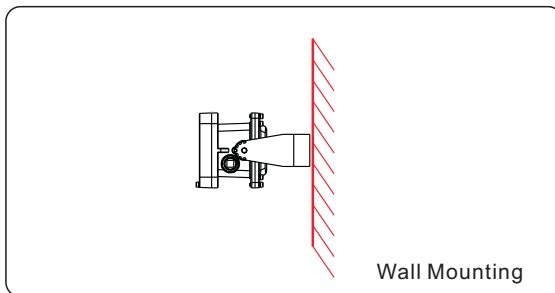

Mounting method

Explosion proof light can be surface and pendant mounted by bringing down a rigid conduit to the light fixture.

Mounting Option Note:

Pendant mounting option requires conduit be supplied by the installer.

Rectangle luminaire mounting

Warranty

Only offer 5 year's warranty or any other warranty period specified in the contract for the product from the date of purchase:

- Invoice or shipment bill is required to claim the warranty.
- The warranty policy only requires manufacturer to repair the defective product or send substitute for replacement.
- Installation labor, electricity cost and other related cost will not be covered by the manufacturer warranty policy.
- Warranty doesn't cover the defect caused by inappropriate use, especially if directions of the instructions for use are not observed, normal abrasion as well as failures which affect the value or use of the product insignificantly.