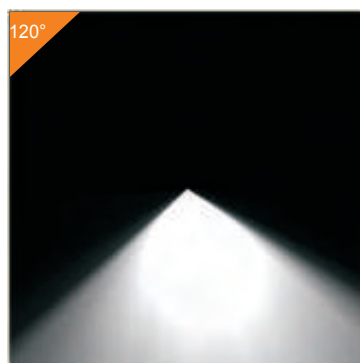

Professional Light Distribution